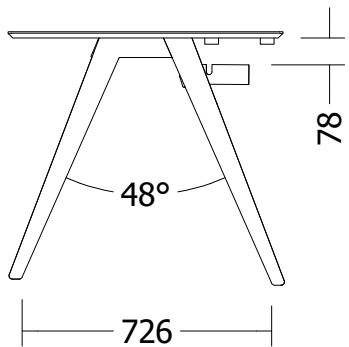

Studio Desk

LEAN

Designed by Joni Steiner

PRODUCT CODE: LEN_STU_STD_800x1600x738_SA
DRAWING: Product General Arrangement
SCALE: 1/22
PUBLISH DATE: 14 / 06 / 2017
PRODUCT VERSION: V2_0_0