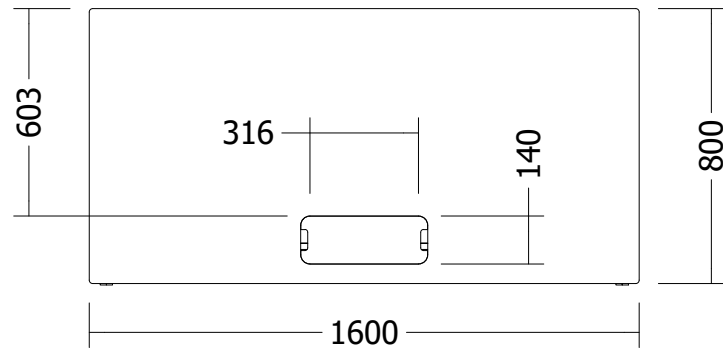

Studio Desk

LEAN

Designed by Joni Steiner

PRODUCT CODE: LEN_STU_STD_800x1600x738_SA
DRAWING: Product General Arrangement
SCALE: 1/22
PUBLISH DATE: 14 / 06 / 2017
PRODUCT VERSION: V2_0_0