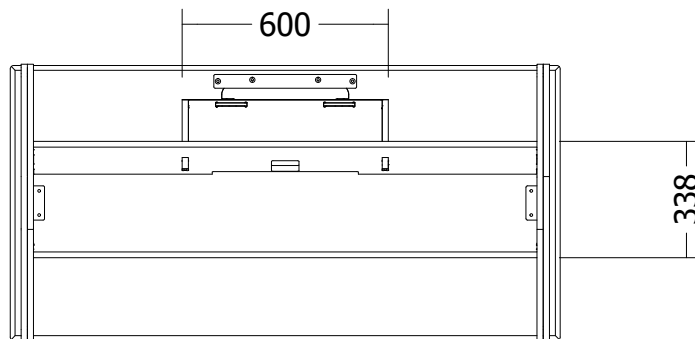

Studio Desk

LEAN

Designed by Joni Steiner

PRODUCT CODE: LEN_STU_STD_800x1600x738_SA
DRAWING: Product General Arrangement
SCALE: 1/22
PUBLISH DATE: 14 / 06 / 2017
PRODUCT VERSION: V2_0_0