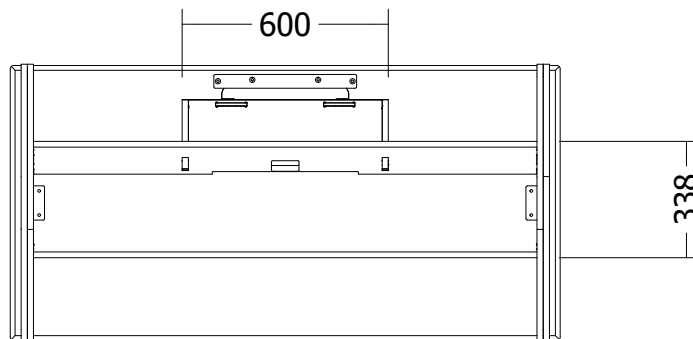

Studio Desk

LEAN

Designed by Joni Steiner

PRODUCT CODE: LEN_STU_STD_800x1600x738_SA
DRAWING: Product General Arrangement
SCALE: 1/22
PUBLISH DATE: 14 / 06 / 2017
PRODUCT VERSION: V2_0_0