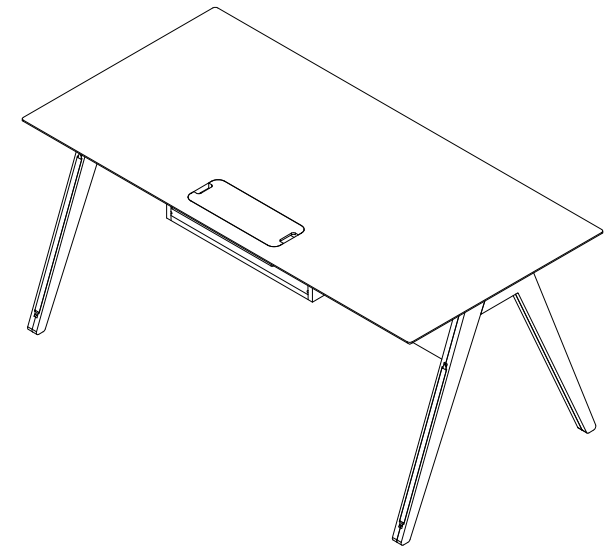

Studio Desk

LEAN

Designed by Joni Steiner

PRODUCT CODE: LEN_STU_STD_800x1600x738_SA
DRAWING: Product General Arrangement
SCALE: 1/22
PUBLISH DATE: 14 / 06 / 2017
PRODUCT VERSION: V2_0_0