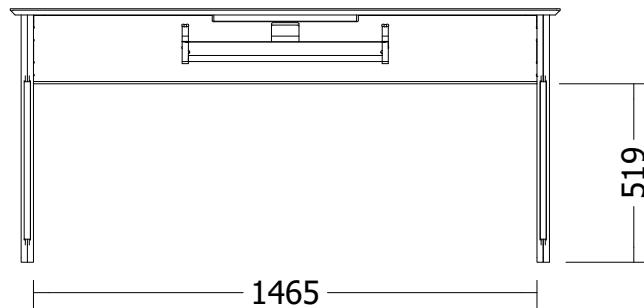

Studio Desk

LEAN

Designed by Joni Steiner

PRODUCT CODE: LEN_STU_STD_800x1600x738_SA
DRAWING: Product General Arrangement
SCALE: 1/22
PUBLISH DATE: 14 / 06 / 2017
PRODUCT VERSION: V2_0_0